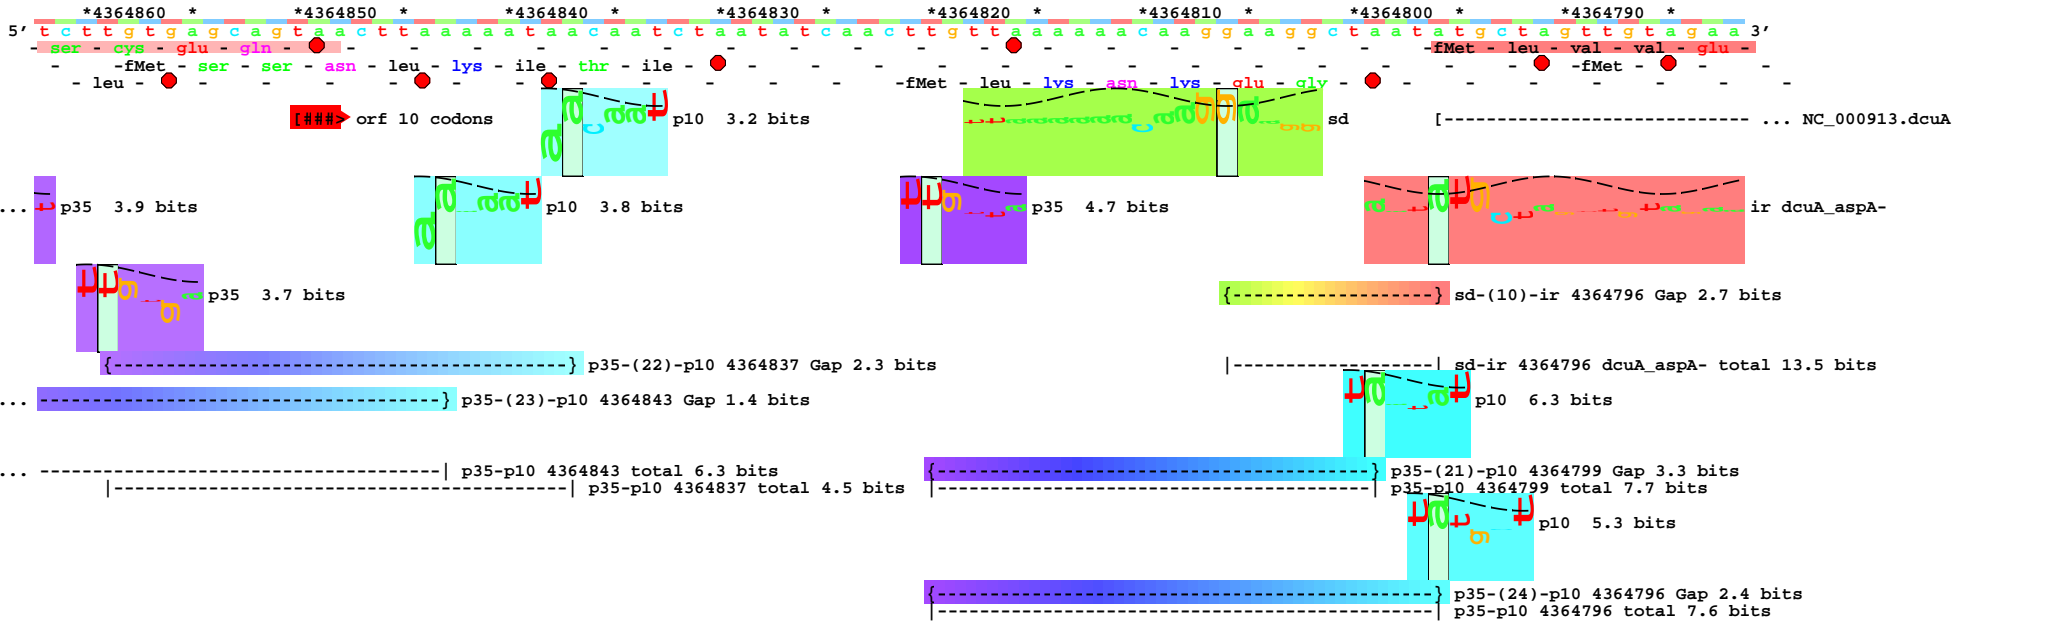

piece 1, NC_000913, dcuA_aspA-, config: linear, direction: -, begin: 4364943, end: 4364777

^{*4364780}

5' c t c a t 3'

- leu -

... NC_000913.dcuA