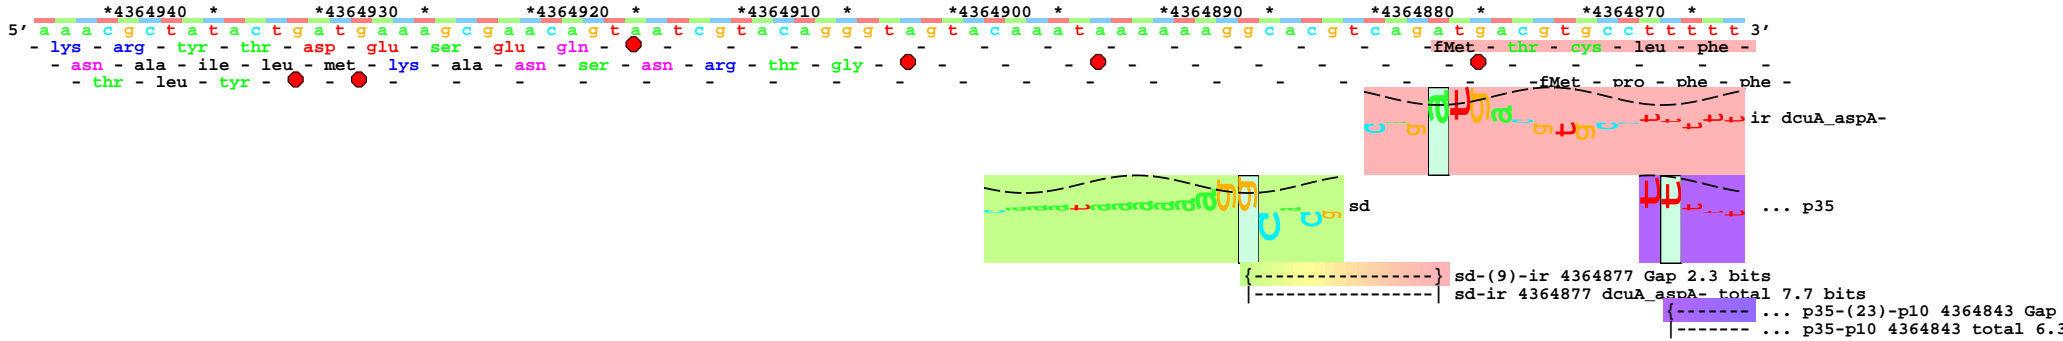

piece 1, NC_000913, dcuA_aspA-, config: linear, direction: -, begin: 4364943, end: 4364777

^{*4364780}

5' c t c a t 3'

- leu -

... NC_000913.dcuA