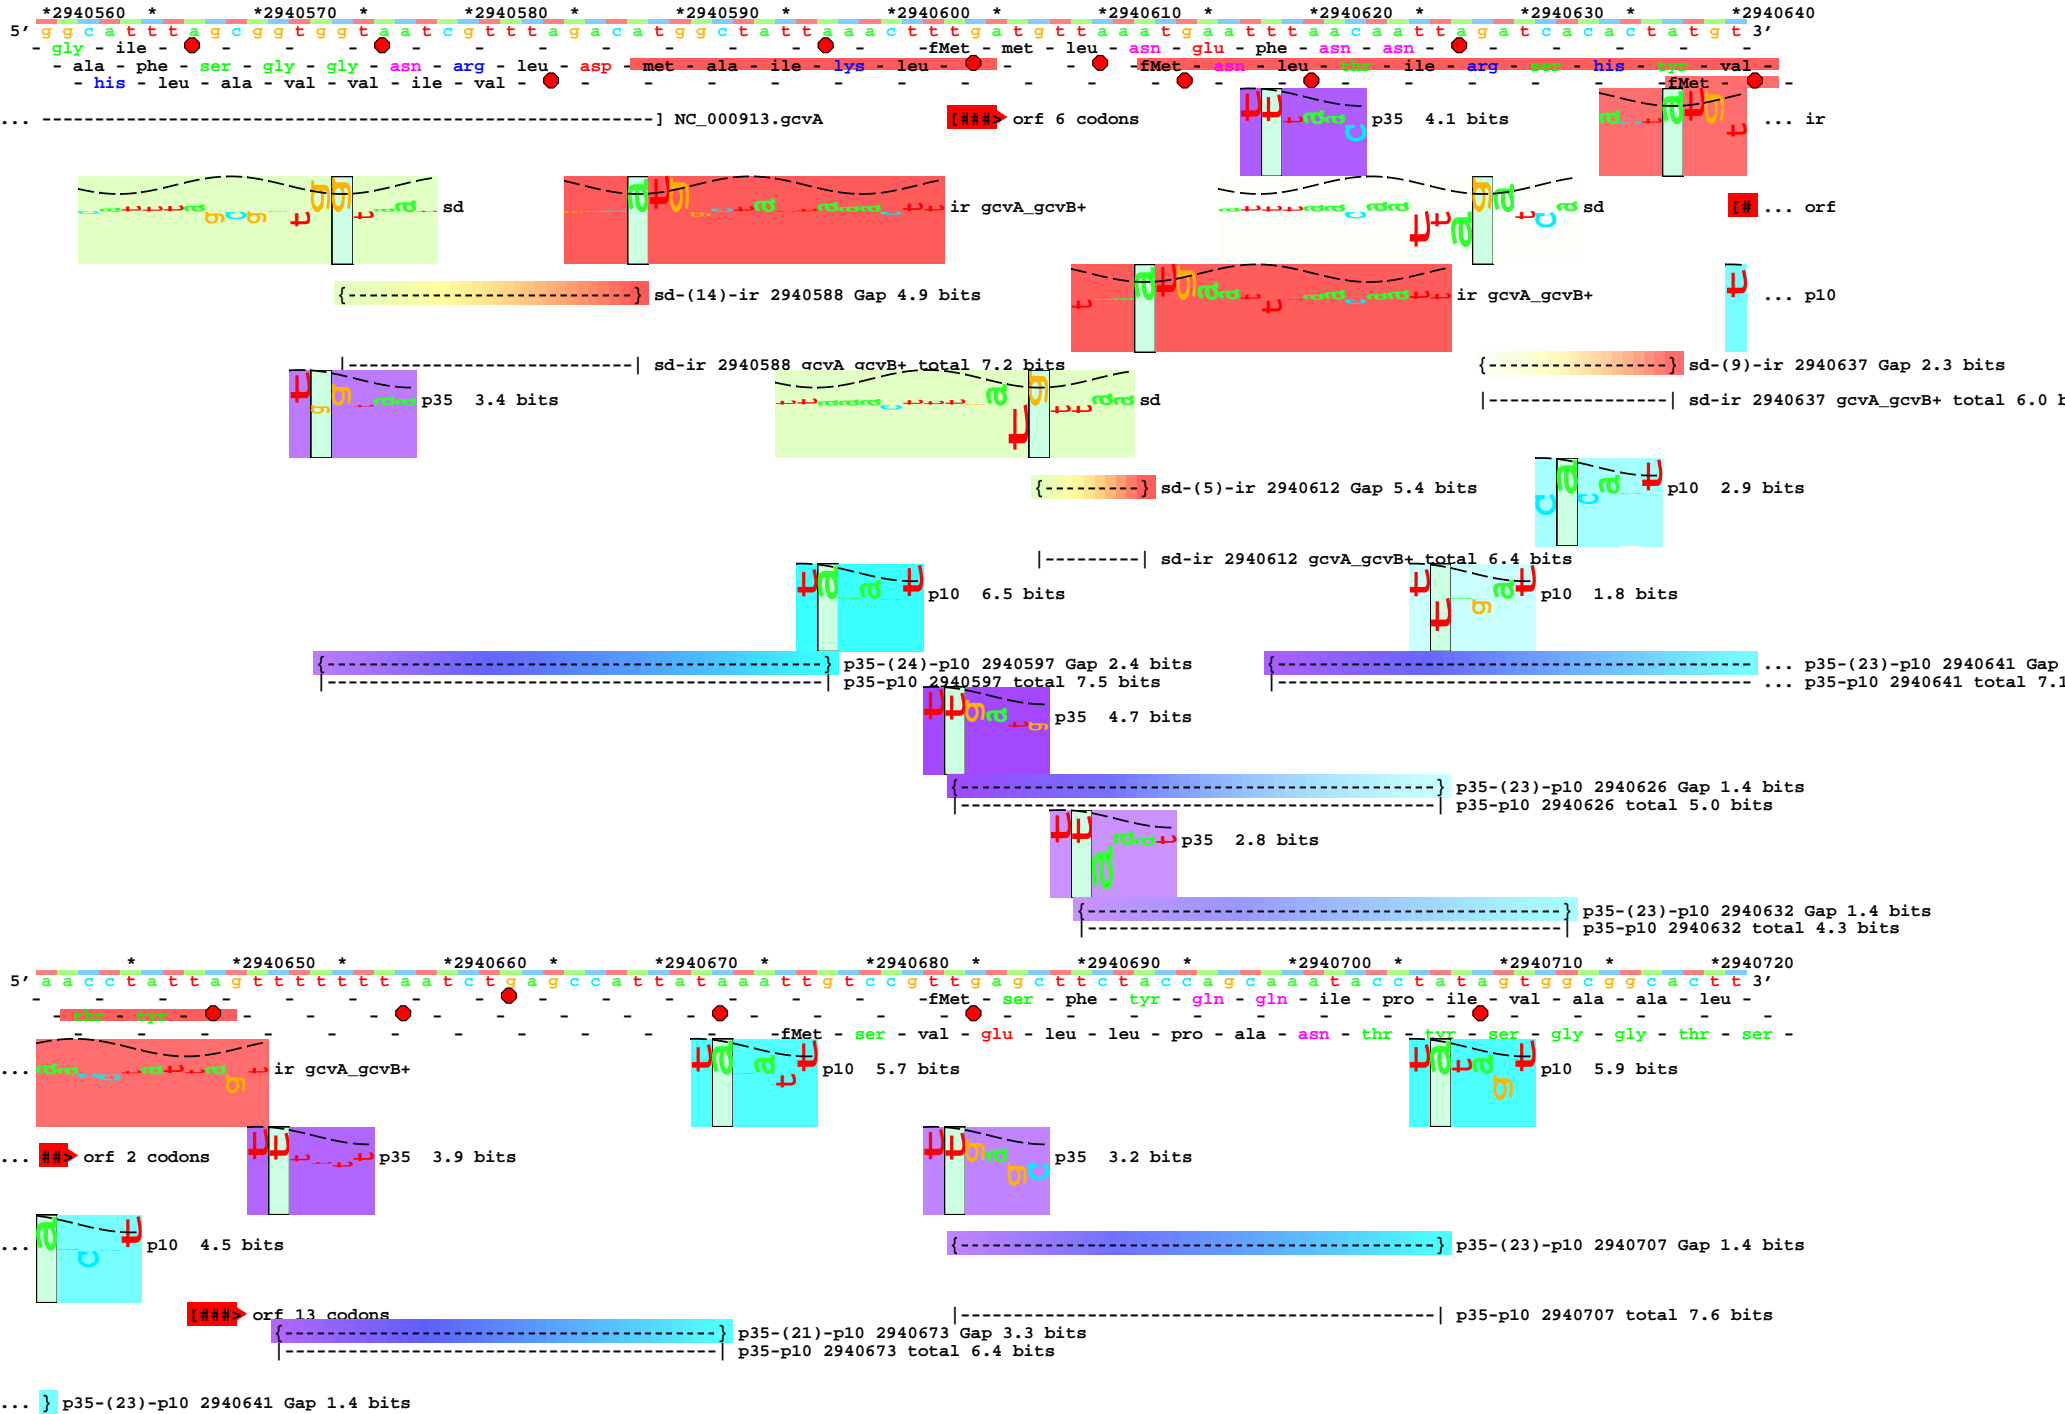

piece 1, NC\_000913, gcvA\_gcvB+, config: linear, direction: +, begin: 2940560, end: 2940737

... | p35-p10 2940641 total 7.1 bits