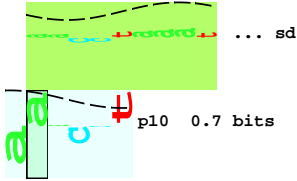

piece 1, NC\_000913, gutM\_srlR+, config: linear, direction: +, begin: 2826973, end: 2827088

sd-(12)-ir 2827010 Gap 4.0 bits

sd-ir 2827010 gutM\_srlR+ total 5.7 bits

p35-(26)-p10 2827035 Gap 3.7 bits

p35-p10 2827035 total 6.3 bits

p35-(23)-p10 2827045 Gap 1.4 bits

p35-p10 2827045 total 4.6 bits

sd-(12)-ir 2827069 Gap 4.0 bits

sd-ir 2827069 gutM\_srlR+ total 9.5 bits