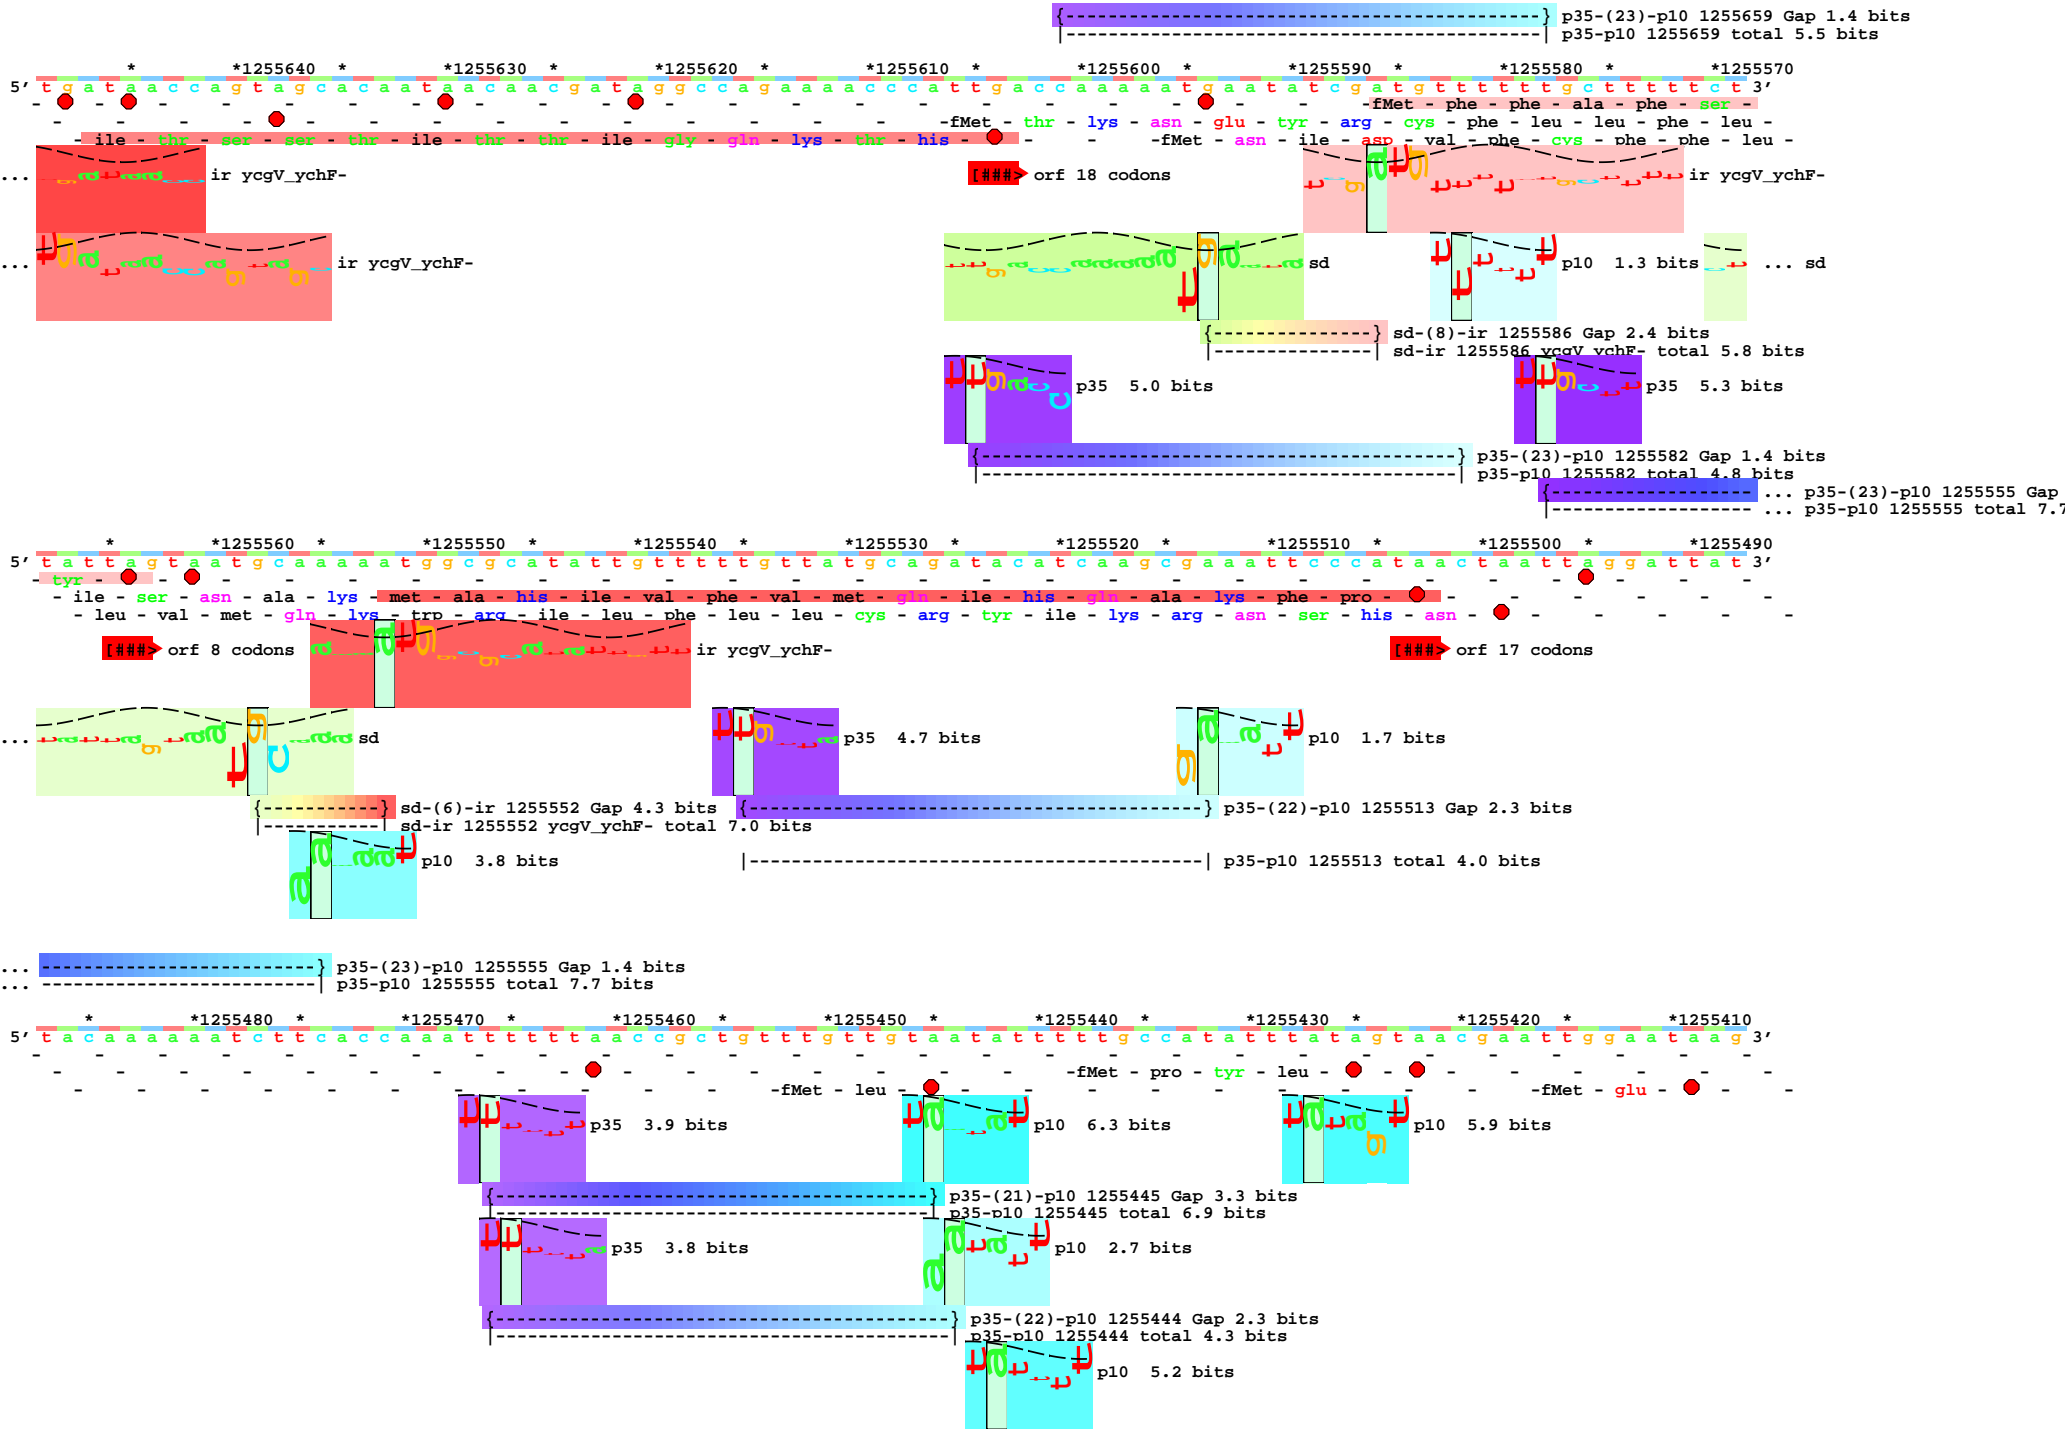

piece 1, NC_000913, ycgV_ychF-, config: linear, direction: -, begin: 1255973, end: 1255156

{-----} p35-(23)-p10 1255208 Gap 1.4 bits
|-----| p35-p10 1255208 total 5.3 bits
|-----| p35-p10 1255200 total 4.2 bits

*1255160
5' c a a c a c a a 3'
- gln - his -
- asn - thr -
- - -

... ----- ... NC_000913.ycgV

... ir ycgV_ychF-