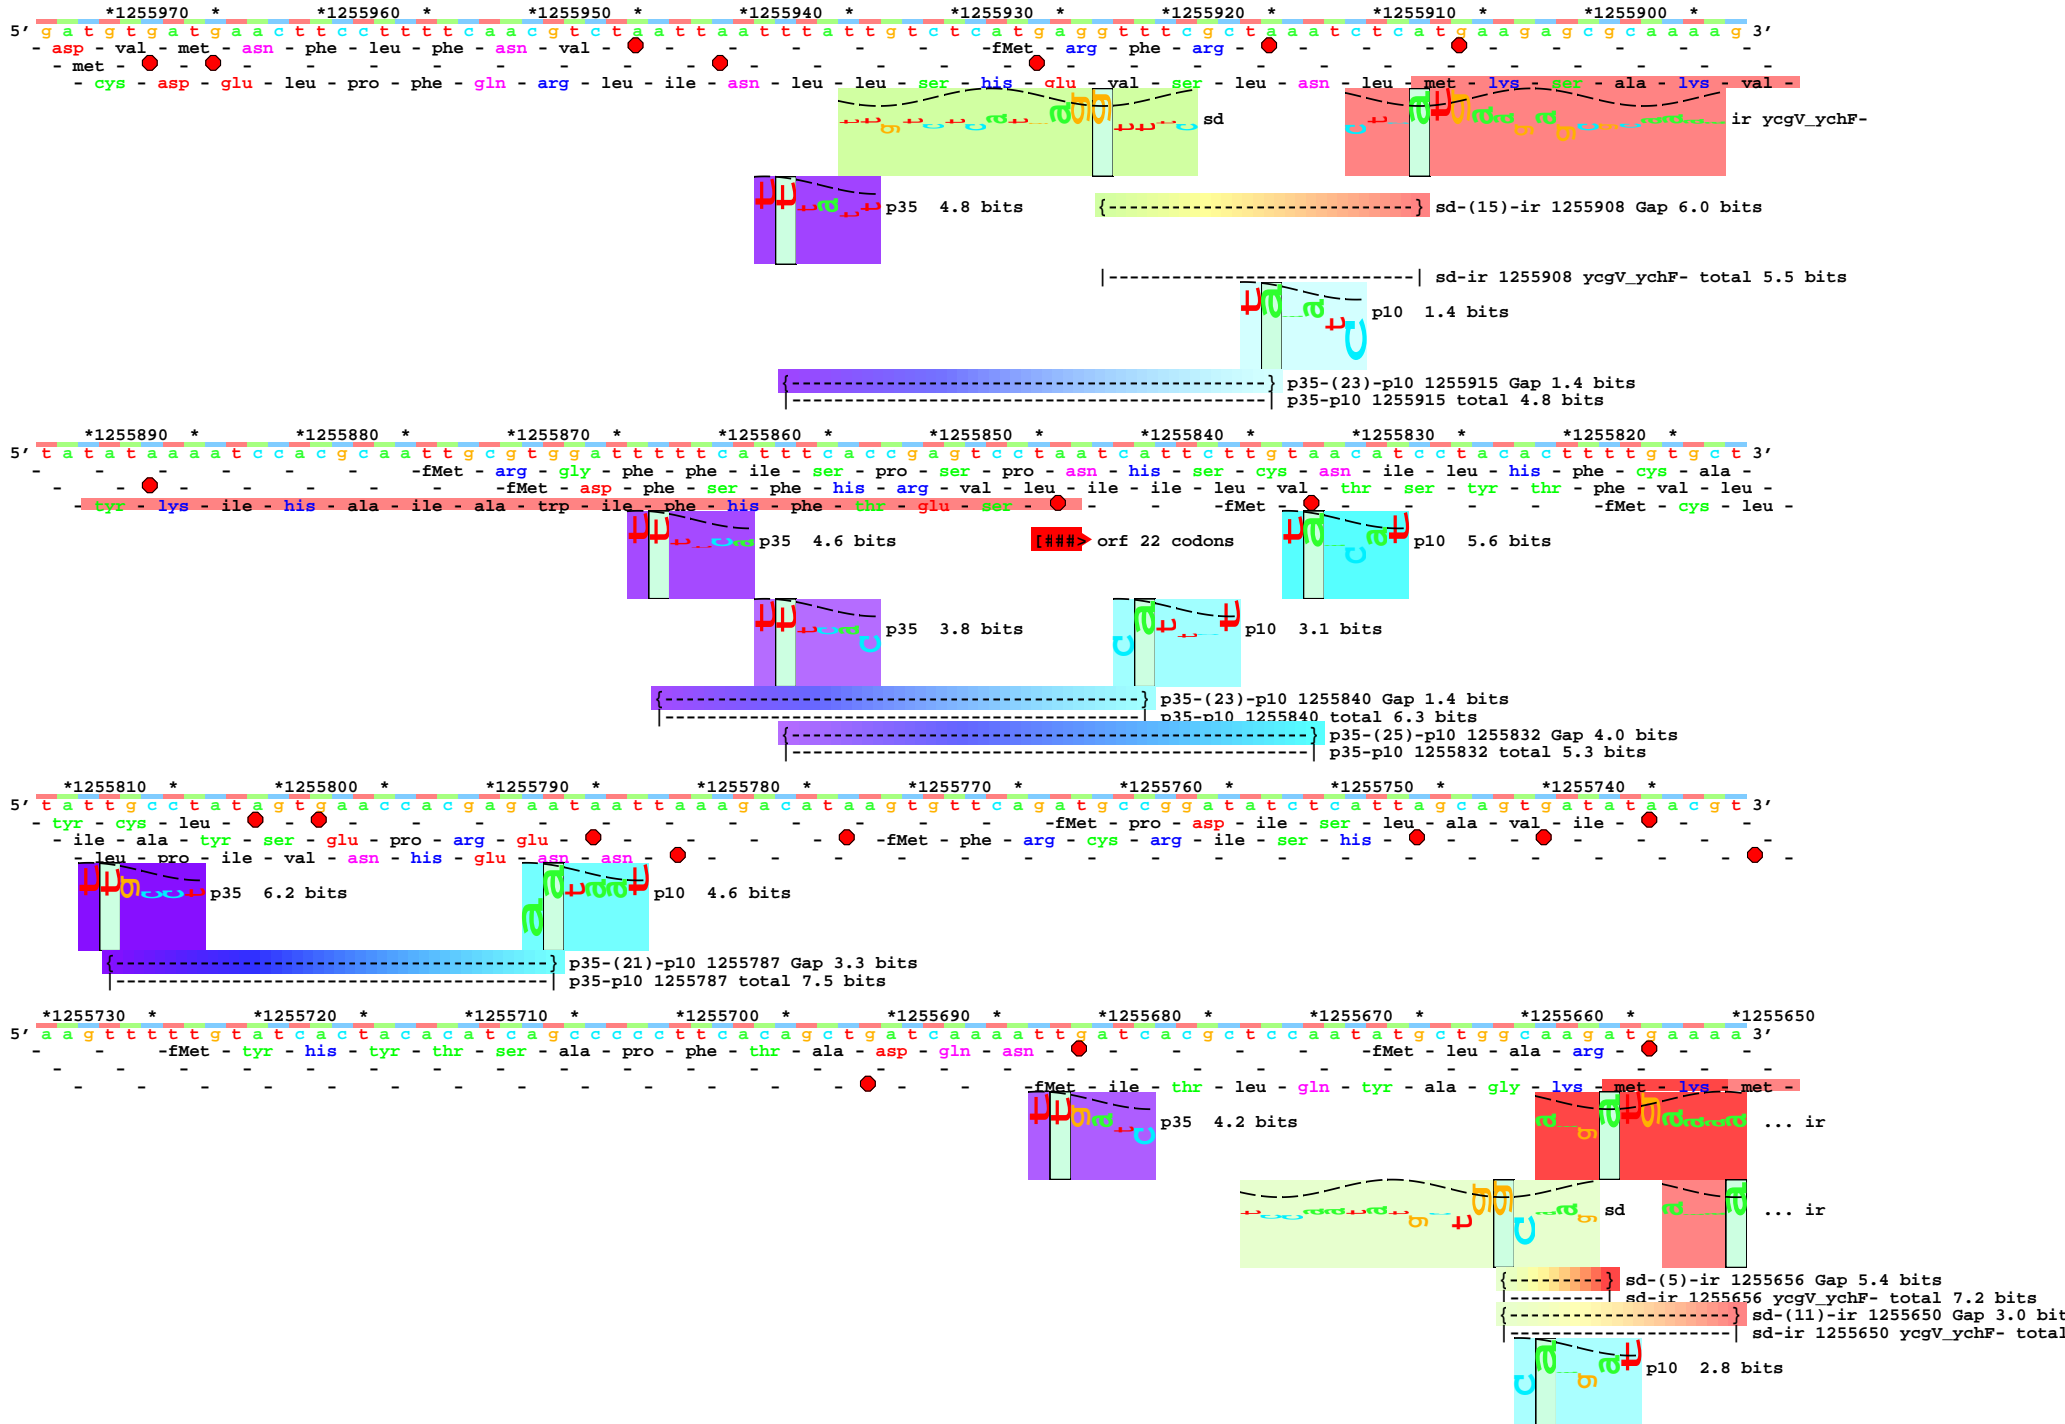

piece 1, NC_000913, ycgV_ychF-, config: linear, direction: -, begin: 1255973, end: 1255156

{-----} p35-(23)-p10 1255208 Gap 1.4 bits
|-----| p35-p10 1255208 total 5.3 bits
|-----| p35-p10 1255200 total 4.2 bits

*1255160
5' c a a c a c a a 3'
- gln - his -
- asn - thr -
- - -

... ----- ... NC_000913.ycgV

... ir ycgV_ychF-