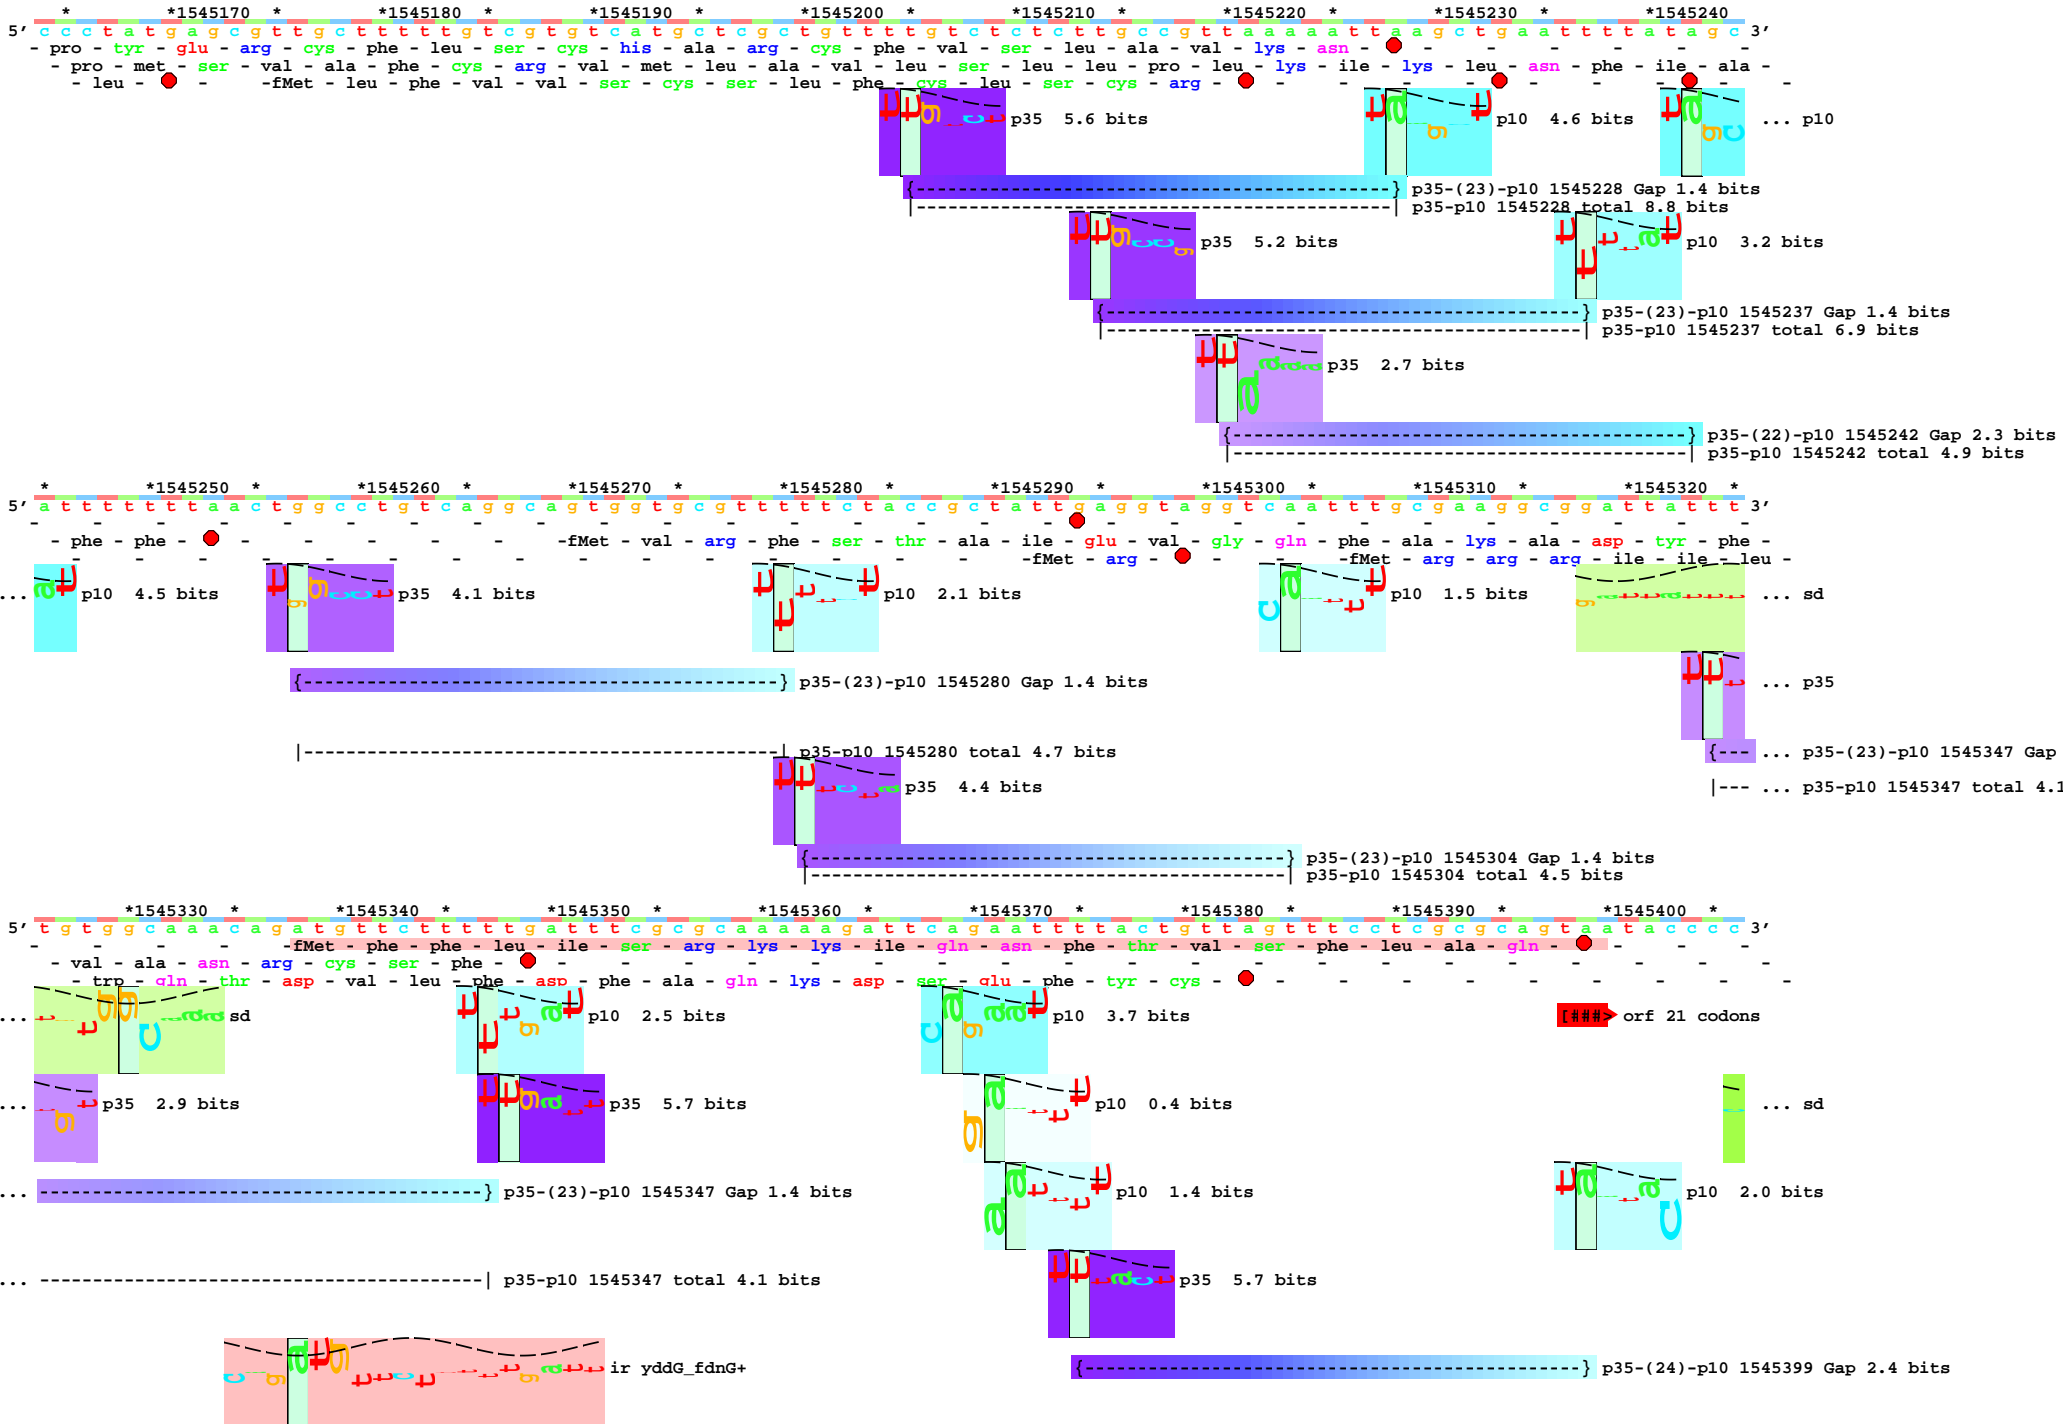

piece 1, NC_000913, yddG_fdnG+, config: linear, direction: +, begin: 1545164, end: 1545444

*1545410 * *1545420 * *1545430 * *1545440
 5' t g a a a a a g a g g a a a g c a a t g g a c g t c a g t c g c a g a c a 3'
 fMet - asp - val - ser - arg - arg -