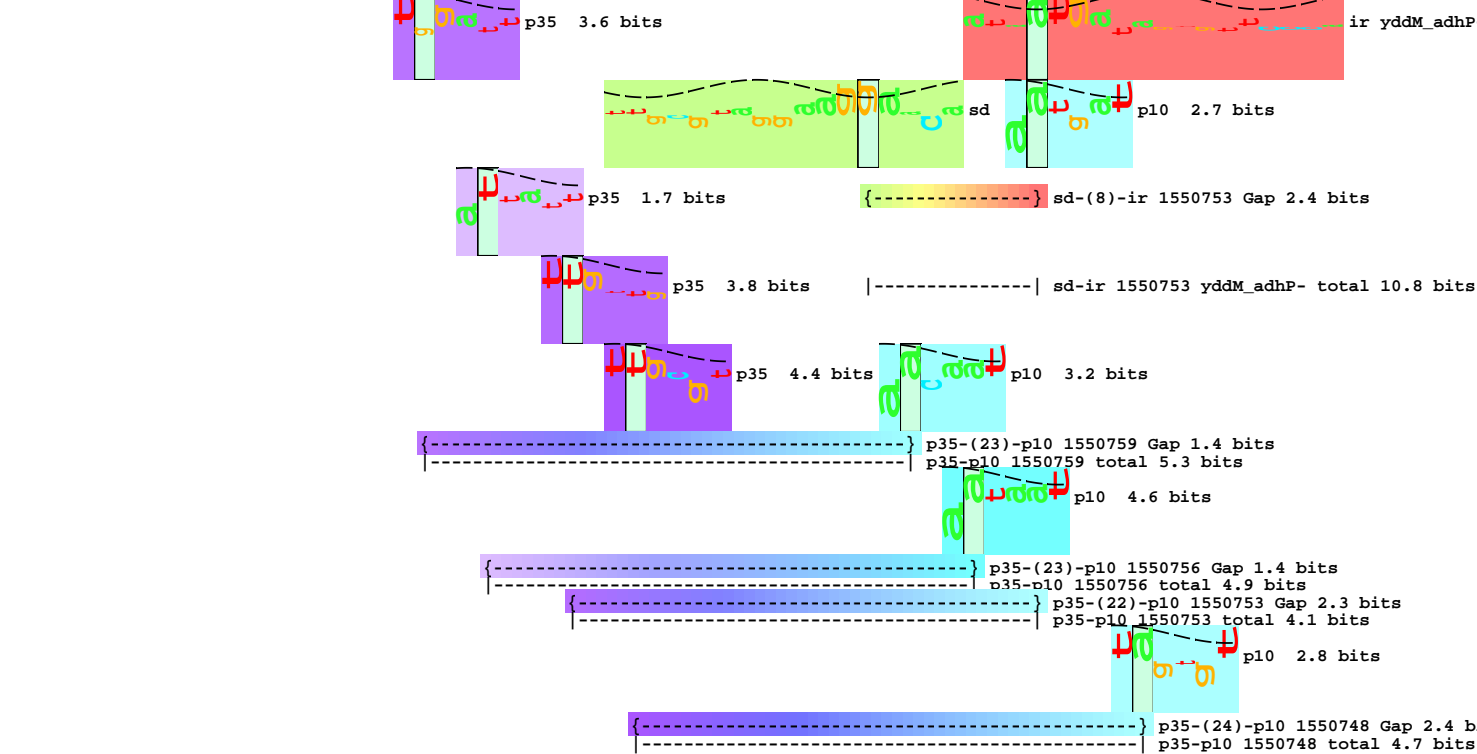

piece 1, NC_000913, yddM_adhP-, config: linear, direction: -, begin: 1550881, end: 1550687

|-----| sd-ir 1550706 yddM_adhP- total 6.5 bits