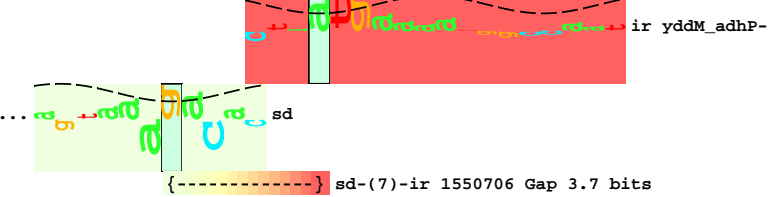

piece 1, NC_000913, yddM_adhP-, config: linear, direction: -, begin: 1550881, end: 1550687

|-----| sd-ir 1550706 yddM_adhP- total 6.5 bits