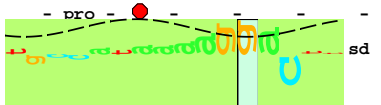

p10 7.6 bits

... p35-(23)-p10 3579800 Gap 1.4 bits
... p35-p10 3579800 total 10.3 bits

p35-(25)-p10 3579854 Gap 4.0 bits
p35-p10 3579854 total 6.2 bits
... p35-(25)-p10 3579869 Gap
... p35-p10 3579869 total 4.6

* 3579870 * * 3579880 * * 3579890 * * 3579900 *
5' t g c c a t a a a a g g a c t t t t t c a g g g a t g a g t a a t a t t g t t t a c c t 3'
-fMet - phe - thr -

pro -fMet - ser - ile - val - tyr -
[----- NC_000913.yhhz

sd-(12)-ir 3579886 Gap 4.0 bits
sd-ir 3579886 yhhY_yhhZ+ total 11.7 bits

... p35-(25)-p10 3579869 Gap 4.0 bits
... p35-p10 3579869 total 4.6 bits