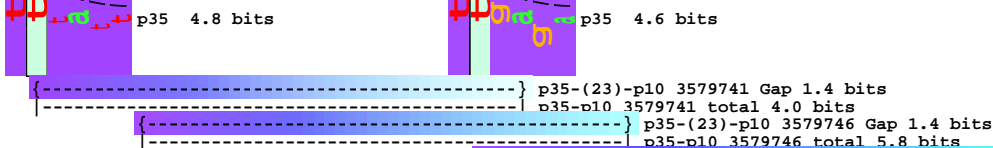

piece 1, NC\_000913, yhhY\_yhhZ+, config: linear, direction: +, begin: 3579620, end: 3579905

p10 7.6 bits

... p35-(23)-p10 3579800 Gap 1.4 bits  
... p35-p10 3579800 total 10.3 bits

p35-(25)-p10 3579854 Gap 4.0 bits  
p35-p10 3579854 total 6.2 bits  
... p35-(25)-p10 3579869 Gap  
... p35-p10 3579869 total 4.6